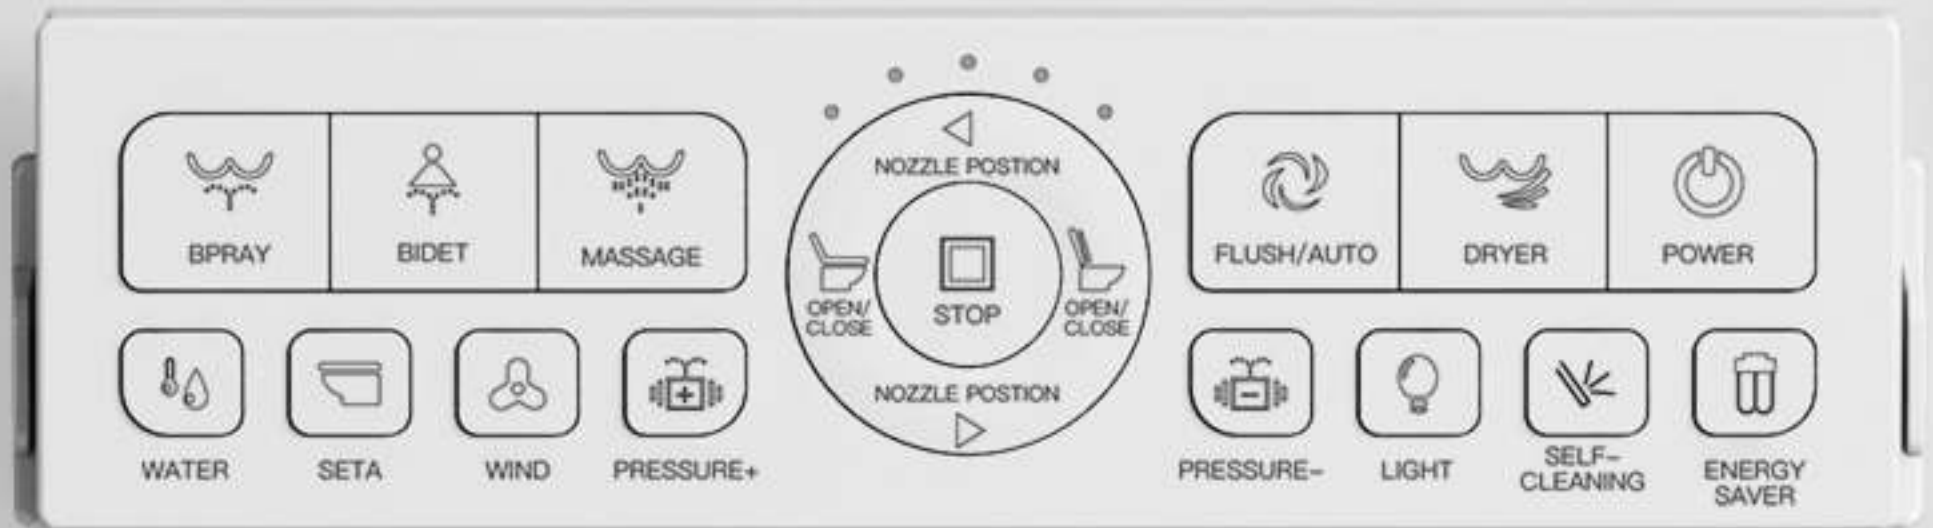

Normal temperature, 34°C, 37°C, 40°C, Four levels of water temperature regulation. Instant water heating without waiting. It's more hygeian.

Prevent splashing when defecating

Density of foam

✓ Splash-proof foam

Splash water

Seat cover heating

Intelligent temperature seat cover.
Normal temperature, 34°C , 37°C , 40°C .

Warm air drying

Normal temperature, 40°C , 46°C , 50°C ,
Four levels of temperature regulation

Intelligent remote control

It can be used in any direction

Spin Button Control

Spin Button Control with Multiple Functions.

Turn counterclockwise to use the bidet function.

Once click to stop, double click to dry after power on, once click to flush after power off.

Rotate clockwise to use buttocks cleaning function.

HD display

Spin Button Control with Multiple Functions.

Electric leakage protection

Socket automatic detection, leakage will automatically cut off the power supply.