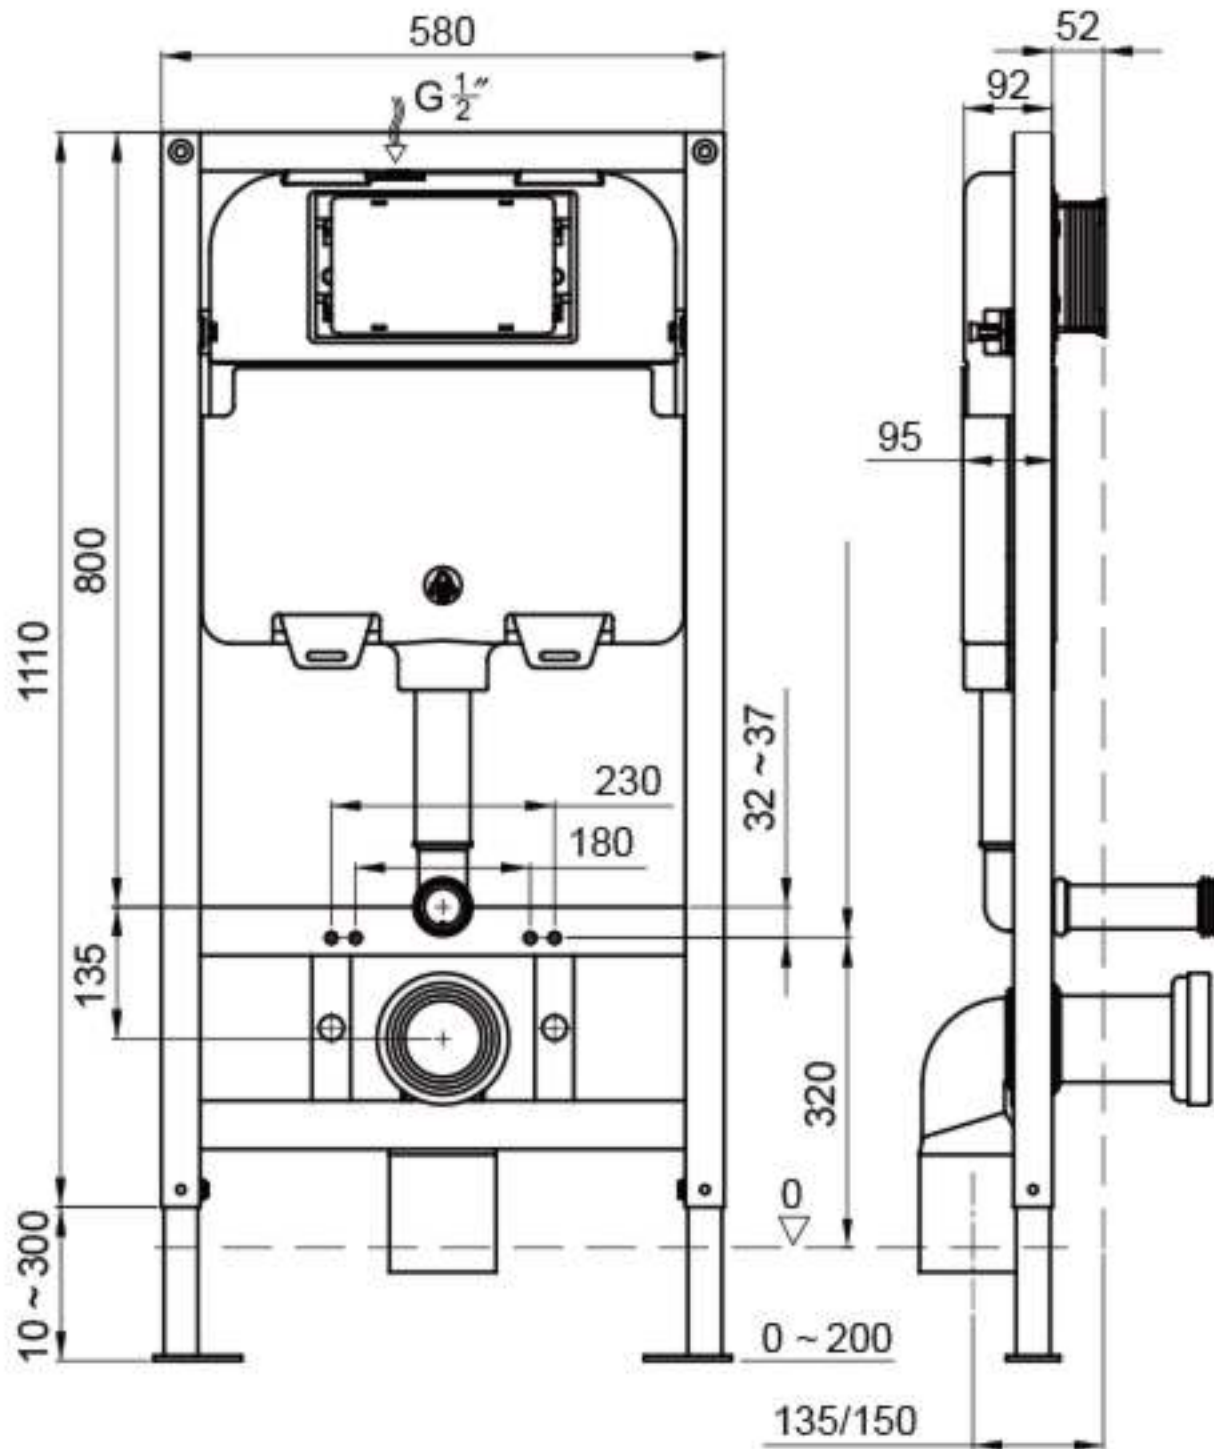

Mute mode
seat cover

Night
lighting

PRODUCT SIZE

Unit:mm

Smart toilet size

Smart toilet size

Low water tank size

Tall water tank size

Two installation methods

You can choose the installation method according to your needs.

In-wall installation

False wall installation

PRODUCT DISPLAY

Easy
maintenance