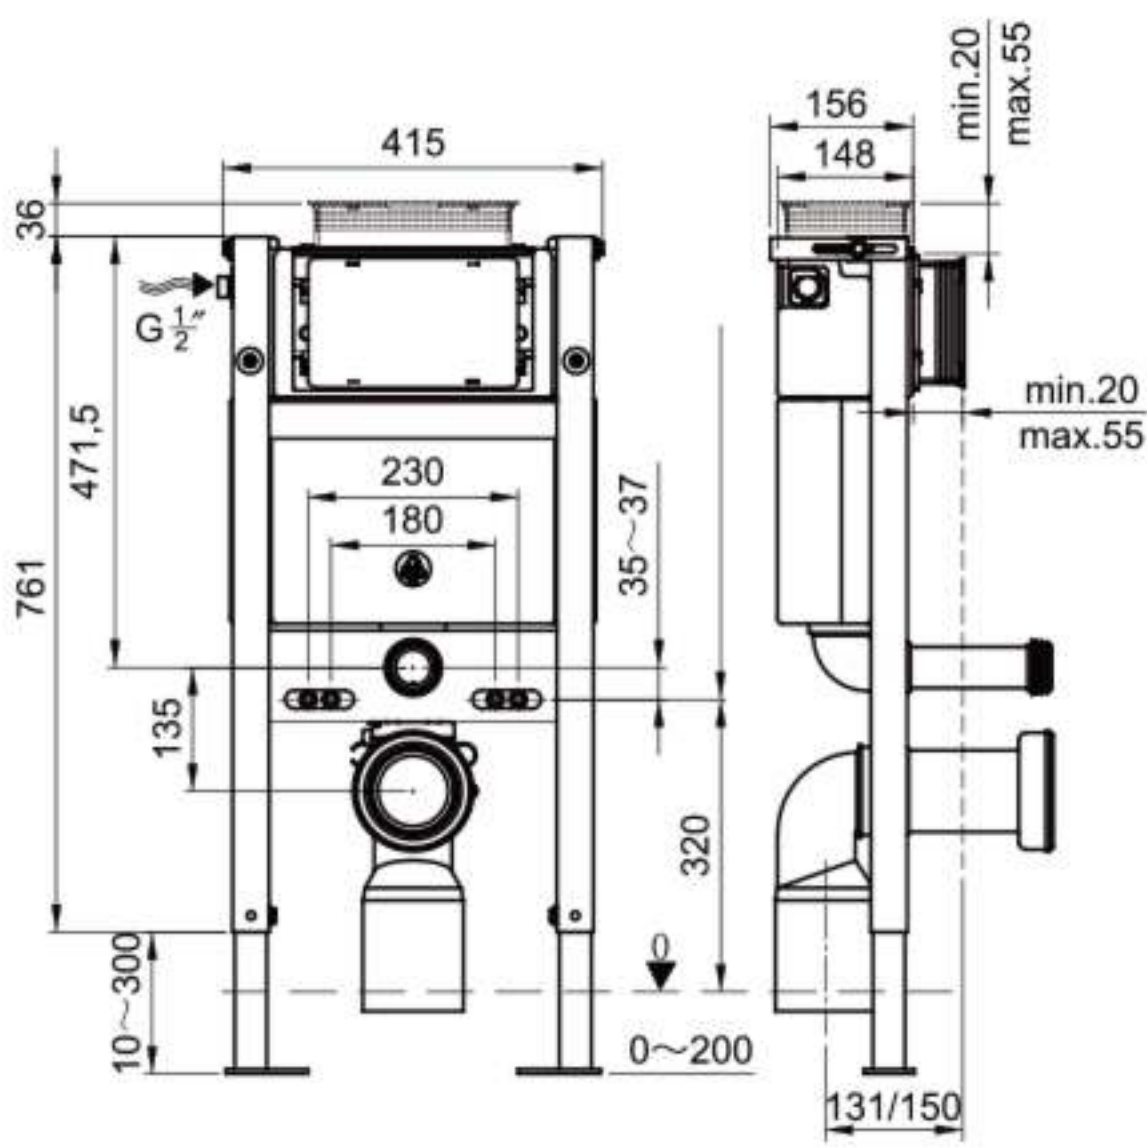

Mute mode
seat cover

Night
lighting

PRODUCT SIZE

Unit:mm

Smart toilet size

Smart toilet size

Low water tank size

Tall water tank size

Two installation methods

You can choose the installation method according to your needs.

In-wall installation

False wall installation

PRODUCT DISPLAY

Easy
maintenance