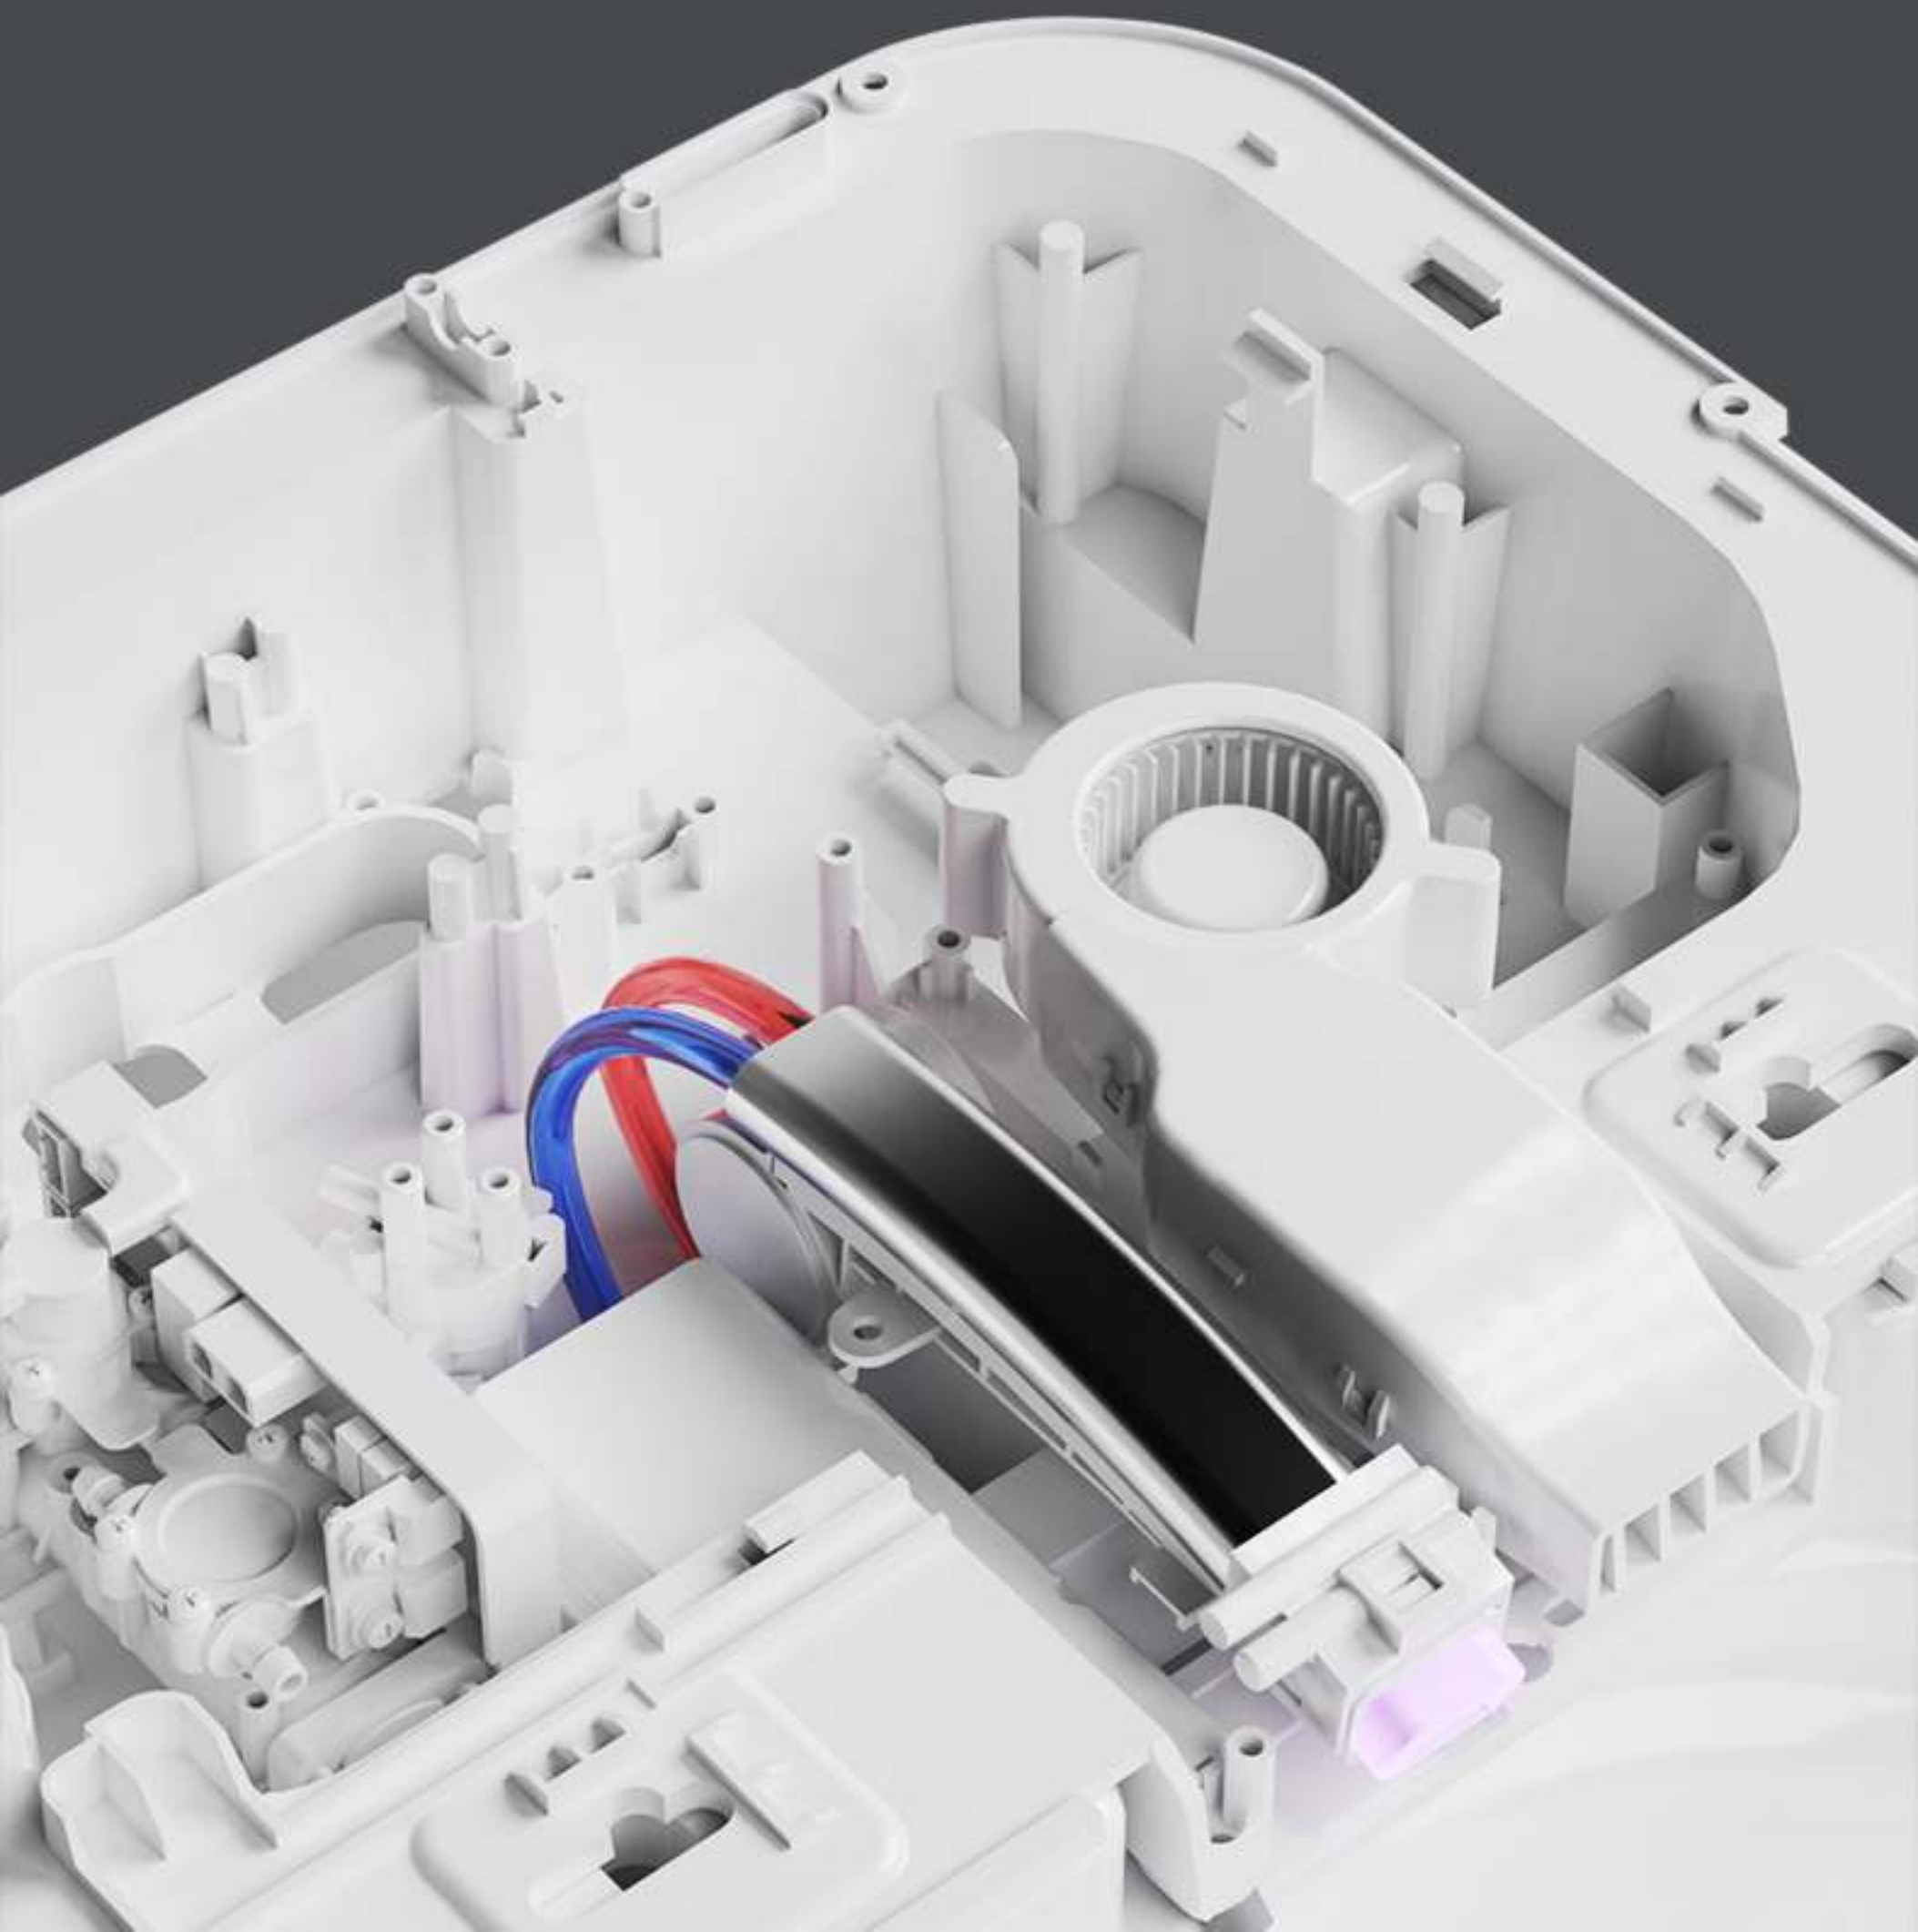

Instant heating

Normal temperature, 34°C, 37°C, 40°C, Four levels of water temperature regulation. Instant water heating without waiting. It's more hygeian.