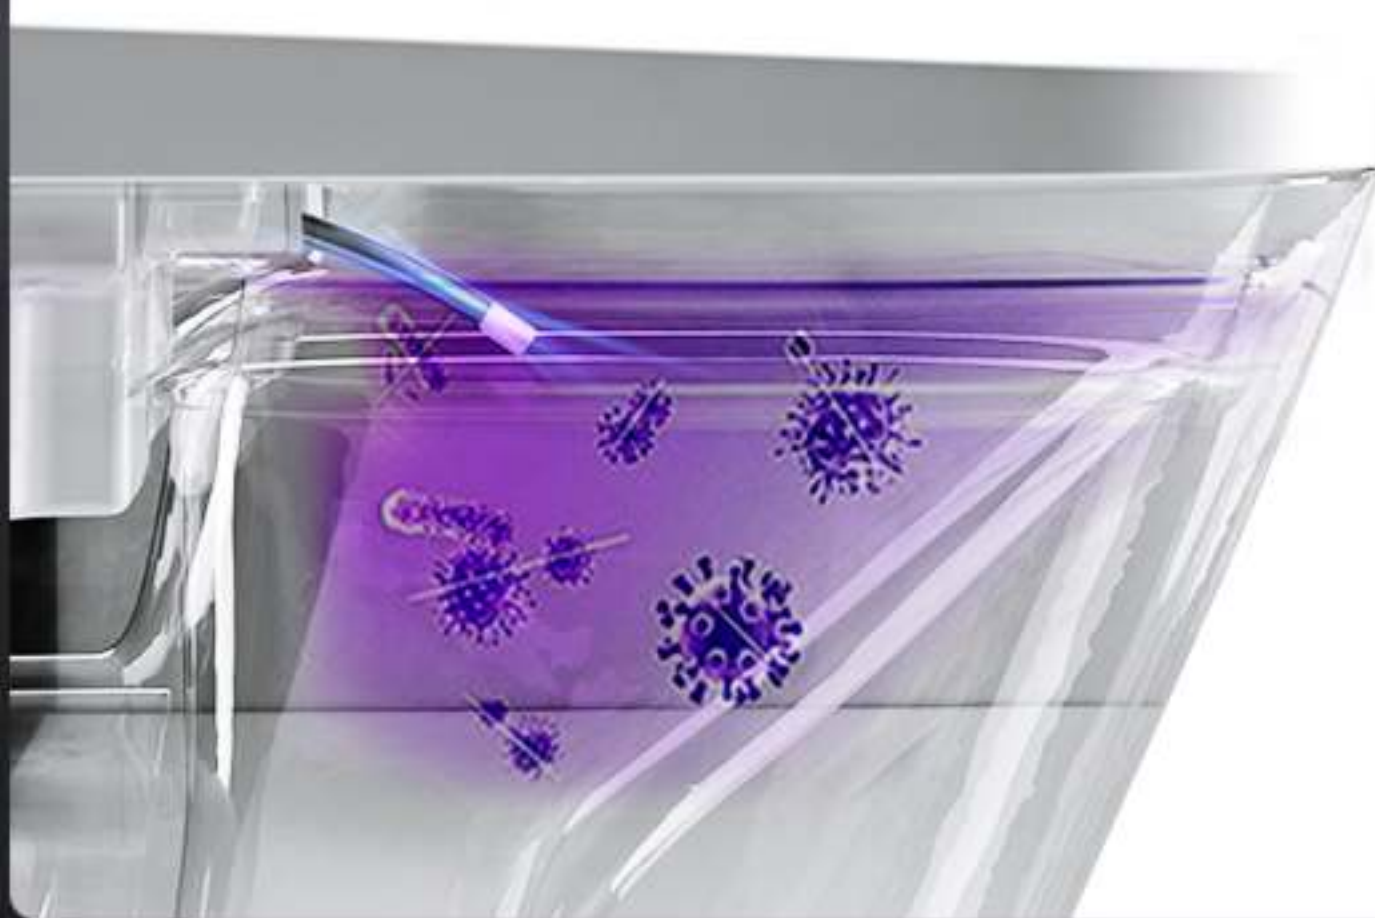

Urinal sterilization

Automatically extend the spray rod when the cover is closed Sterilize.

Mobile sterilization

The spray rod can be moved and adjusted to expand the scope of sterilization.

Spray gun self-disinfection

The spray gun is retracted and self-disinfected, avoiding cross-infection.

Safe sterilization

The germicidal lamp is turned on when the lid is closed, and the germicidal lamp is automatically powered off when the lid is opened.