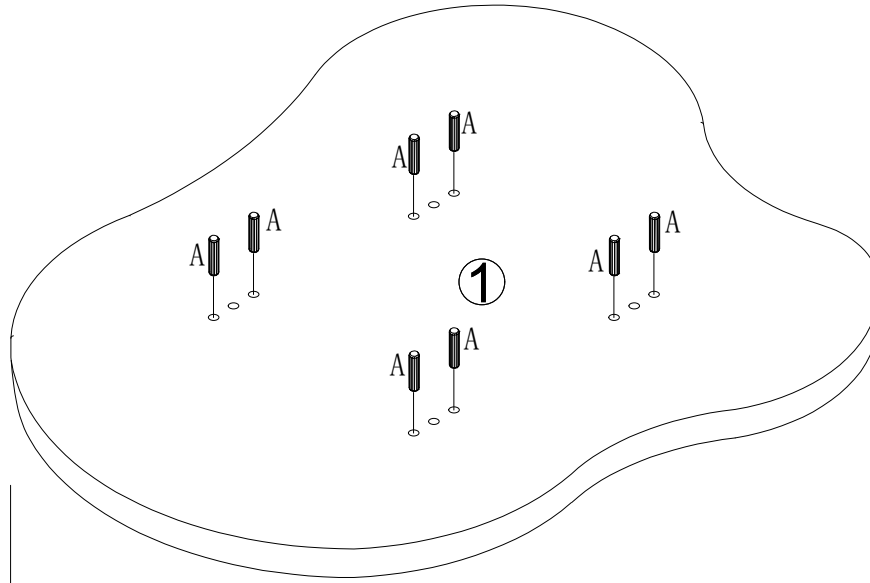

## Component Hardware

Please check you have all the fittings  
part or tools are listed in below.

No. A  
Quantity:8Pcs  
Dowel  
10\*40mm

No. B  
Quantity:4Pcs  
Full Thread Screw  
M8\*316mm

No. C  
Quantity:4Pcs  
Screw Nut

No. D  
Quantity:1Pc  
Allen Key  
5#

Component Panels & part List

Please check you have all the panels are listed below.

- 1. Table Top \_\_\_\_\_ x1 CTN 2/2
- 2. Round Legs \_\_\_\_\_ x4 CTN 1/2

STEP 1

No. A  
Quantity: 8 Pcs  
Dowel  
10\*40mm

STEP 2

No. B  
Quantity: 4 Pcs  
Full Thread Screw  
8\*316mm

No. C  
Quantity: 4 Pcs  
Screw Nut

STEP 3

No. D  
Quantity: 1Pc  
Allen Key  
5#

Congratulations!

**Now... you have  
good design  
in your home!**