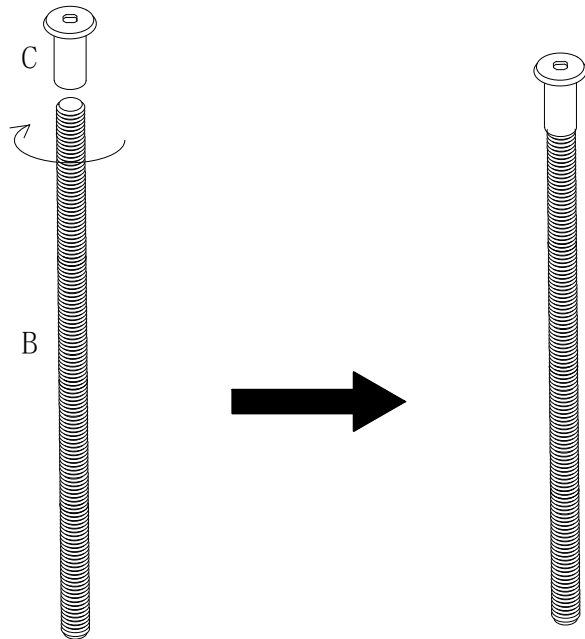

# Assembly instructions

Instrukcja montażu

Dimensions(W x D x H)  
1000x800x360mm

[www.lectus24.pl](http://www.lectus24.pl)

## Component Hardware

Please check you have all the fittings  
part or tools are listed in below.

No. A  
Quantity:8Pcs  
Dowel  
10\*40mm

No. B  
Quantity:4Pcs  
Full Thread Screw  
M8\*316mm

No. C  
Quantity:4Pcs  
Screw Nut

No. D  
Quantity:1Pc  
Allen Key  
5#

Component Panels & part List

Please check you have all the panels are listed below.

- 1. Table Top \_\_\_\_\_ x1 CTN 2/2
- 2. Round Legs \_\_\_\_\_ x4 CTN 1/2

STEP 1

No. A  
Quantity: 8 Pcs  
Dowel  
10\*40mm

STEP 2

No. B  
Quantity: 4 Pcs  
Full Thread Screw  
8\*316mm

No. C  
Quantity: 4 Pcs  
Screw Nut

STEP 3

No. D  
Quantity: 1Pc  
Allen Key  
5#

Congratulations!

**Now... you have  
good design  
in your home!**