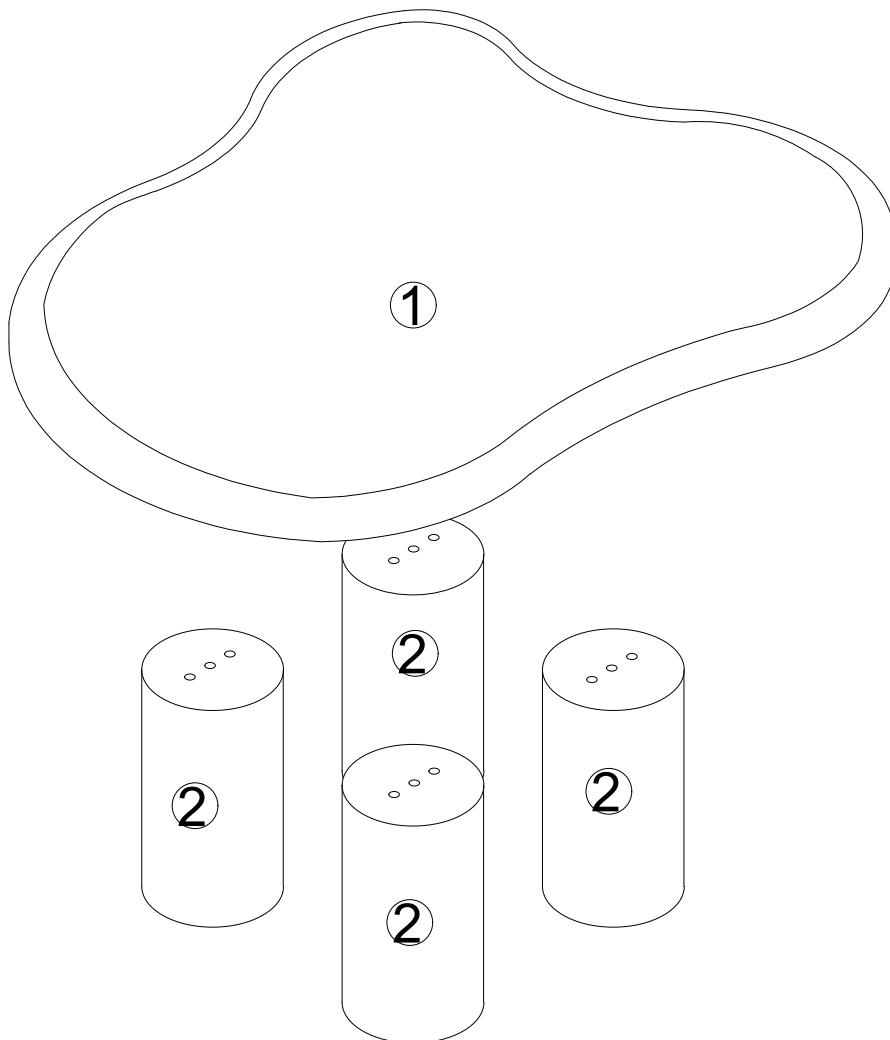

# Assembly instructions

Instrukcja montażu

Dimensions(W x D x H)  
1000x800x360mm

[www.lectus24.pl](http://www.lectus24.pl)

## Component Hardware

Please check you have all the fittings  
part or tools are listed in below.

No. A  
Quantity:8Pcs  
Dowel  
10\*40mm

No. B  
Quantity:4Pcs  
Full Thread Screw  
M8\*316mm

No. C  
Quantity:4Pcs  
Screw Nut

No. D  
Quantity:1Pc  
Allen Key  
5#

Component Panels & part List

Please check you have all the panels are listed below.

- 1. Table Top \_\_\_\_\_ x1 CTN 2/2
- 2. Round Legs \_\_\_\_\_ x4 CTN 1/2

STEP 1

No. A  
Quantity: 8 Pcs  
Dowel  
10\*40mm

STEP 2

No. B  
Quantity: 4 Pcs  
Full Thread Screw  
8\*316mm

No. C  
Quantity: 4 Pcs  
Screw Nut

STEP 3

No. D  
Quantity: 1Pc  
Allen Key  
5#

Congratulations!

**Now... you have  
good design  
in your home!**