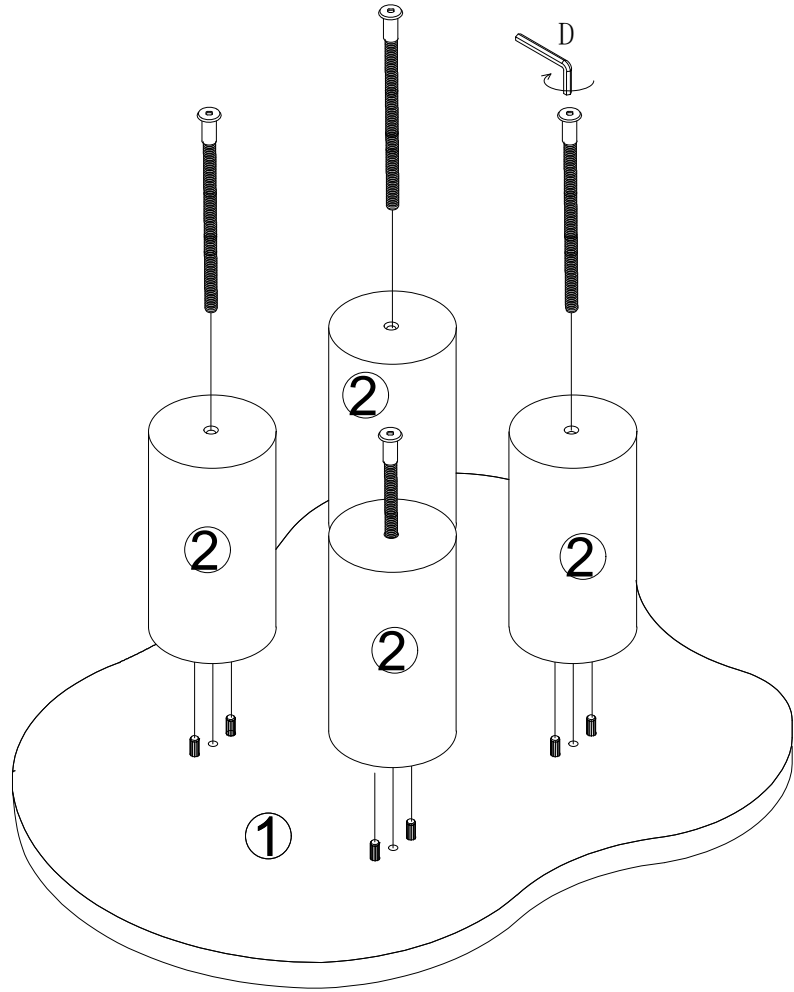

## Component Hardware

Please check you have all the fittings  
part or tools are listed in below.

No. A  
Quantity:8Pcs  
Dowel  
10\*40mm

No. B  
Quantity:4Pcs  
Full Thread Screw  
M8\*316mm

No. C  
Quantity:4Pcs  
Screw Nut

No. D  
Quantity:1Pc  
Allen Key  
5#

Component Panels & part List

Please check you have all the panels are listed below.

- 1. Table Top \_\_\_\_\_ x1 CTN 2/2
- 2. Round Legs \_\_\_\_\_ x4 CTN 1/2

STEP 1

No. A  
Quantity: 8 Pcs  
Dowel  
10\*40mm

STEP 2

No. B  
Quantity: 4 Pcs  
Full Thread Screw  
8\*316mm

No. C  
Quantity: 4 Pcs  
Screw Nut

STEP 3

No. D  
Quantity: 1Pc  
Allen Key  
5#

Congratulations!

**Now... you have  
good design  
in your home!**